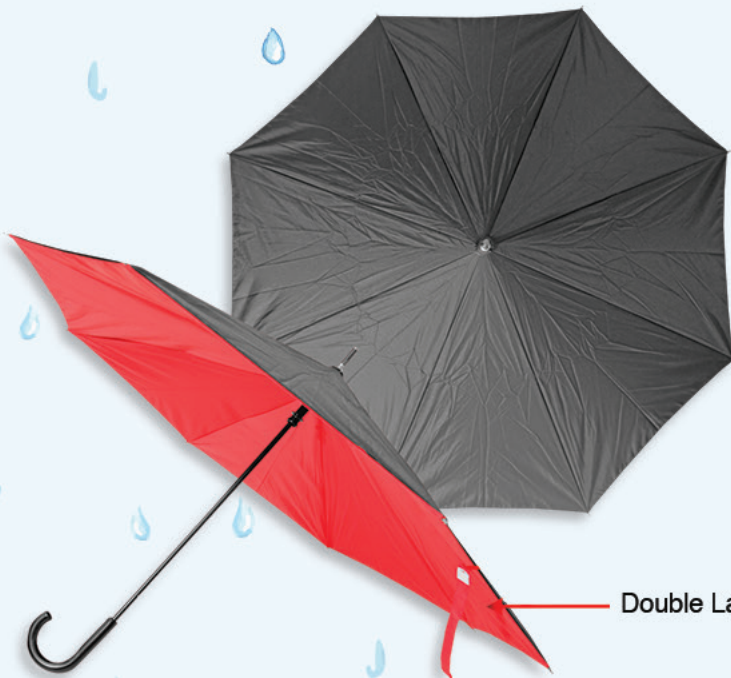

Color 

MT 2876 Measurement Tape

ITC 03

Color  

Dimension 17.5cm(Diameter)

UMBRELLAS

UM 3606

Honsen Special Reversed Umbrella