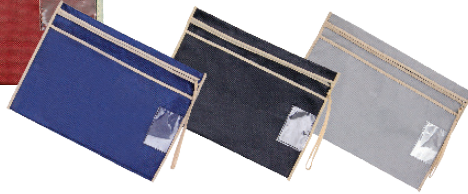

SF 3509 Seminar Foler

ITC	05
Material	Non Woven
Color	
Dimension	29cm(H) x 40cm(L)