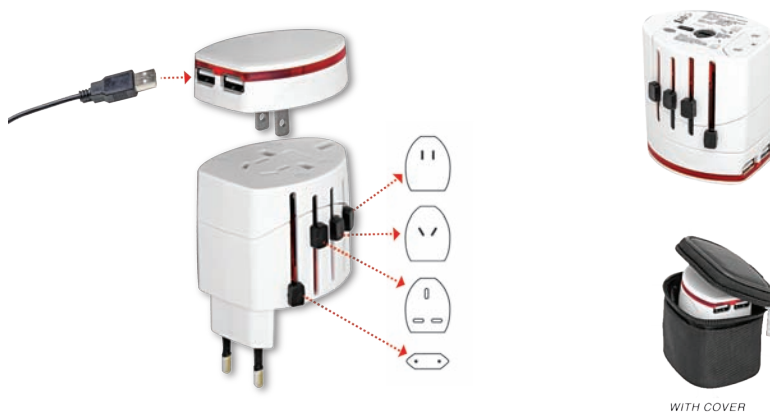

CAL 833-II
Mini Calculator 8 Digits

ITC	CFP
Color	
Dimension	16.5cm(H)x10.5cm(L)x3.5cm(W)

USB & Electronic

AT 898 Multi Adaptor

ITC CFP
Color

AT 3006 Multi Adaptor

ITC CFP
Color
Dimension 6cm(H)x2cm(L)

AT 896 Multi Adaptor