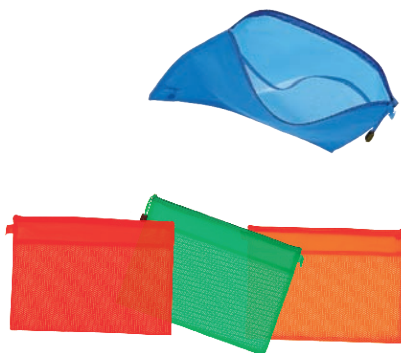

SF 5779 Seminar Folder

ITC 04
Material PP
Color
Dimension 24cm(H) x 33cm(L)