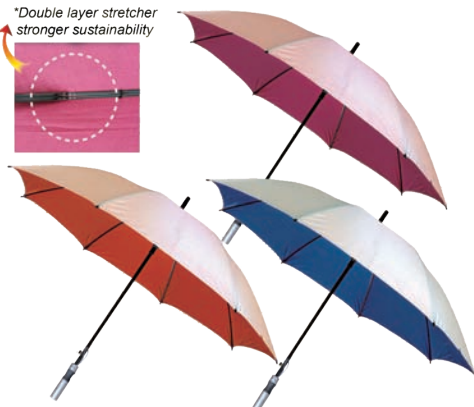

Dimension 24inch

UM 046 Umbrella

ITC 042

Color   

Dimension 30inch

**Double layer stretcher
stronger sustainability*

UM 3930 Umbrella

ITC 043