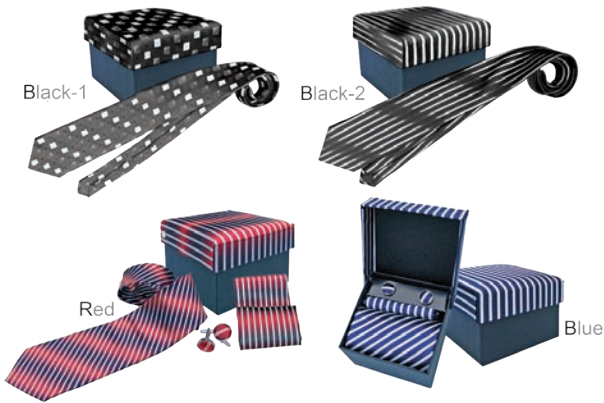

T 401 Neck Tie 3 in 1

ITC 022
Material Polyester
Color