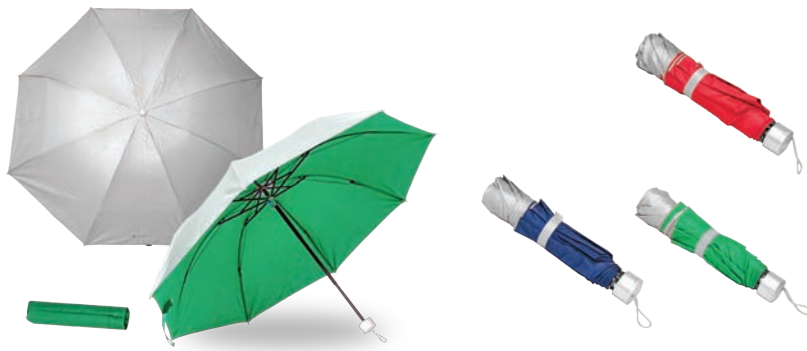

Umbrellas

UM 588 Umbrella

ITC 081

Color

Dimension 24inch