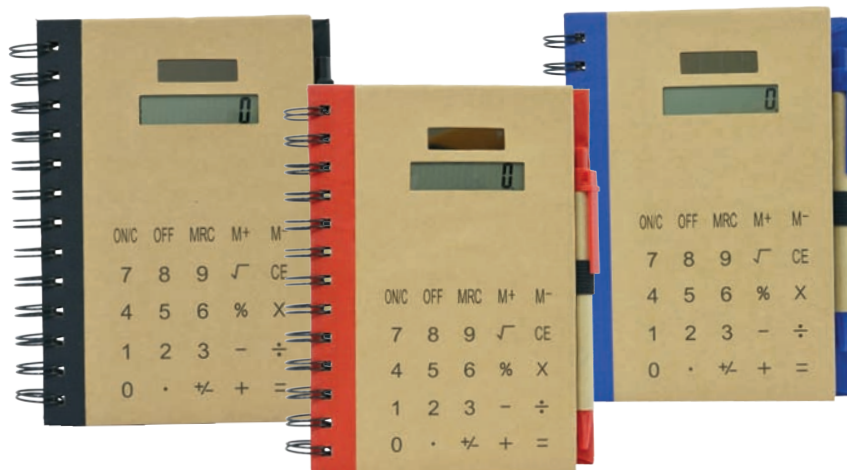

NB 6638

Notebook with Calculator & Pen

ITC	091
Color	
Dimension	18cm(H)x13cm(L)