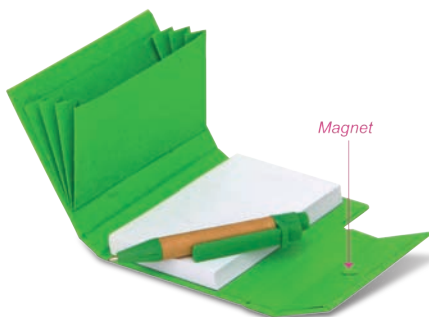

ITC 06
 Color 
 Dimension 15.2cm(H)x10cm(L)

NB 1228 
Eco Note Pad with Pen

ITC 48
 Color 
 Dimension 15.5cm(H)x11.5cm(L)

MP 1230 
Eco Notebook with Date

ITC 03
 Color 
 Dimension 8cm(H)x5.5cm(L)

MP 1231 
Eco Note Pad with Pen