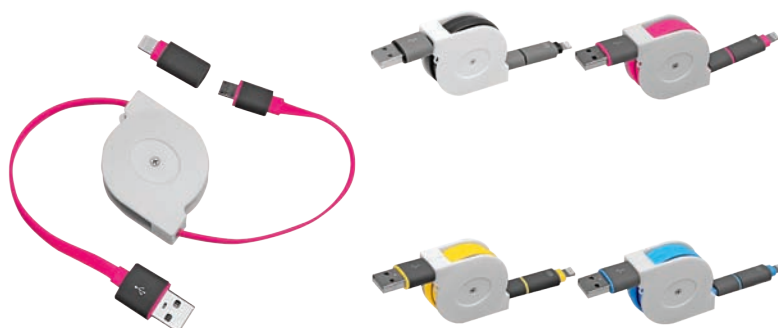

USB CABLE USB Power Charging Connection Cable

ITC CFP
Color