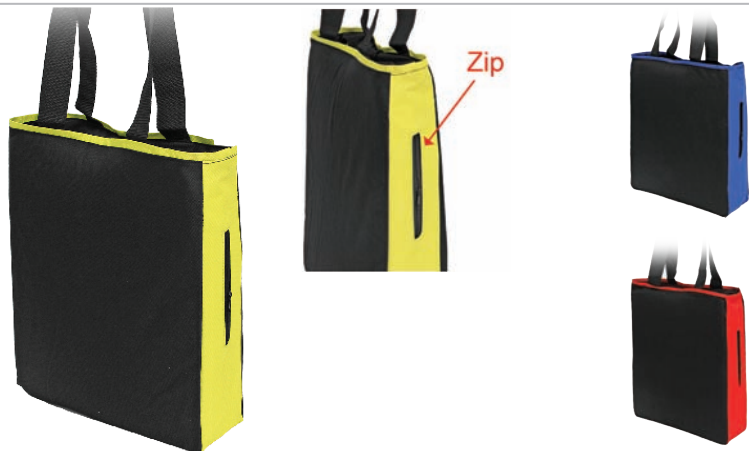

BH 1406 Tote Bag

ITC	051
Material	500D + 300D Polyester
Color	
Dimension	39cm(H) x 35cm(L) x 9.5cm(W)