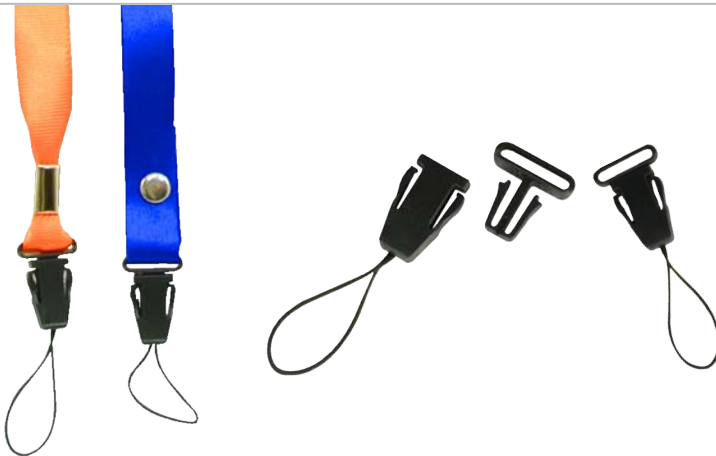

ITC 8
Color

GP 818-G Golf Markers

ITC 201
Color

GT Golf Tees

ITC 6
Color

LANYARD

Normal Clip

Lanyard

ITC	02, 42, 82
Color	
Color	
Dimension	15mm with Normal Clip (Nylon / Polyester
Dimension	20mm with Normal Clip (Nylon / Polyester
Dimension	25mm with Normal Clip (Polyester material only)

Mobile Phone Strap