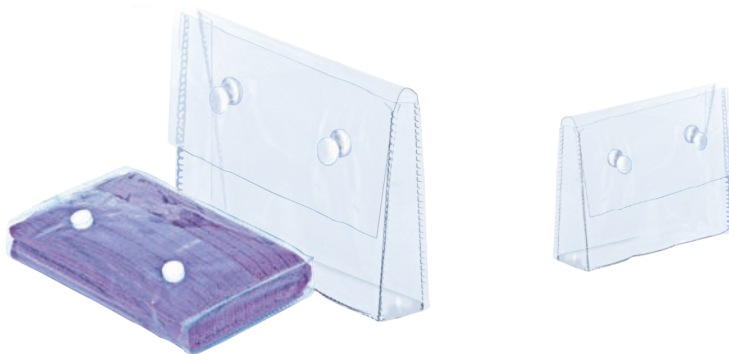

ITC 61
Dimension 18cm(H)x4.1cm(L)x2cm(W)

Packaging Boxes

B 26 PVC Box (Transparent)

ITC	63
Material	PVC
Dimension	22cm(H)x32.5cm(L)x4.5cm(W)

B 27 PVC Box (Transparent)

ITC	02
Material	PVC
Dimension	10cm(H)x14.5cm(L)x2cm(W)