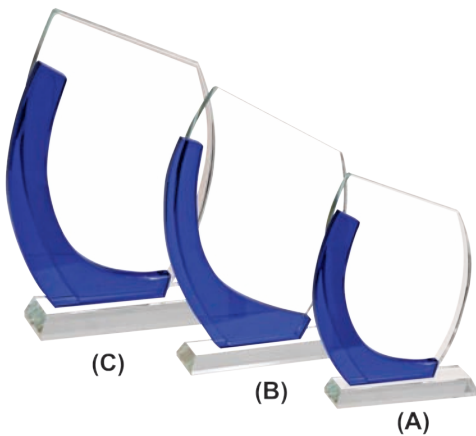

CY 531 (A/B/C)

Crystal Series

ITC	(A) 0041 (B) 0061 (C) 0081
Dimension	A) 19cm(H)x12cm(L)x4cm(W)
Dimension	B) 22.5cm(H)x15cm(L)x4.5cm(W)
Dimension	C) 25cm(H)x16.5cm(L)x4.5cm(W)