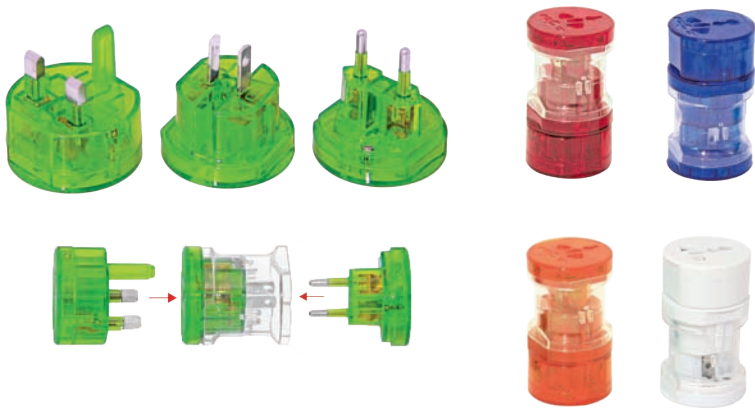

USB & Electronic

AT 898 Multi Adaptor

ITC CFP
Color