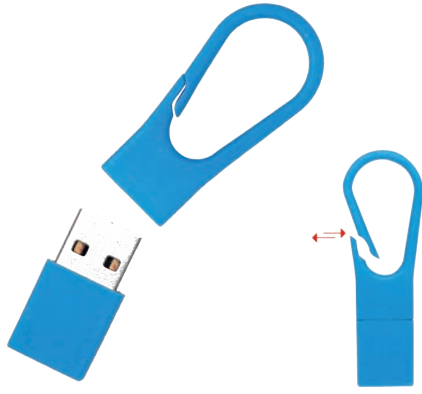

USB & Electronic

USB 29 IT Products

ITC CFP
Color
Dimension 4gb / 8gb