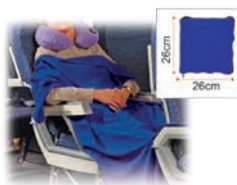

TBK 6288 Travel Blanket

ITC	073
Material	Micro Fiber
Color	
Dimension	160cm(H)x95cm(L)