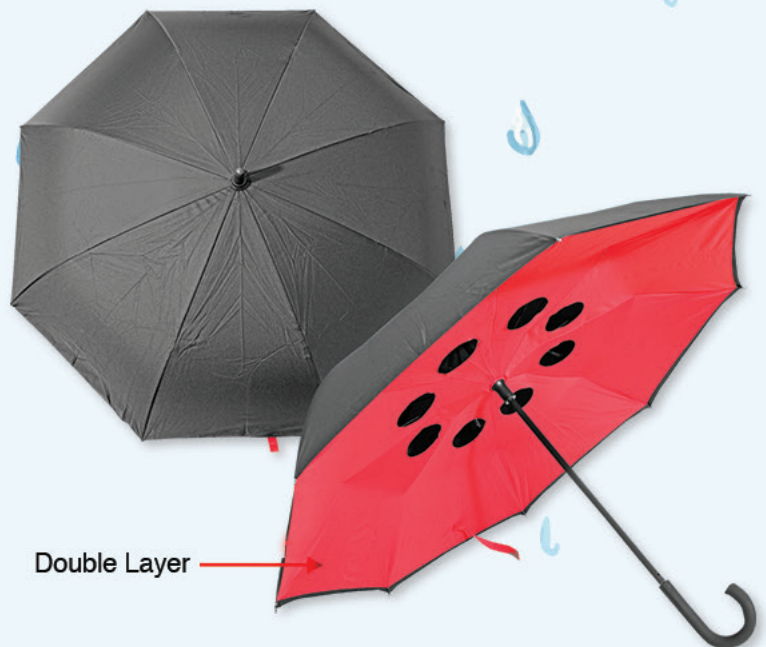

UMBRELLAS

UM 3606

Honsen Special Reversed Umbrella

ITC 046
Color
Dimension 24inch

UM 3808

Honsen Special Reversed Umbrella

ITC 008
Color
Dimension 24inch