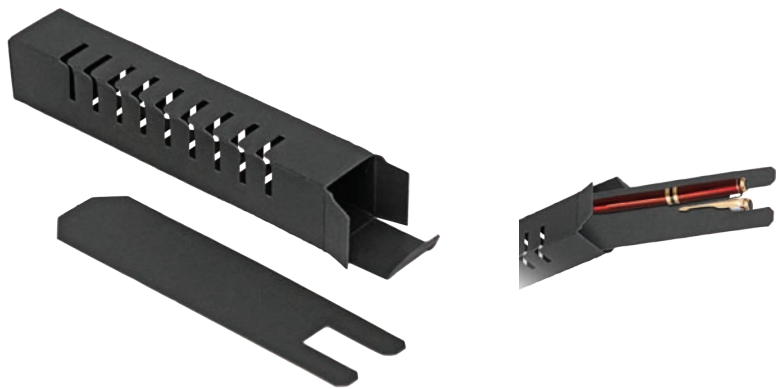

Packaging Boxes

B 10 Gift Box

ITC 41
Color ●
Dimension 16cm(H)x2.3cm(L)x2.3cm(W)