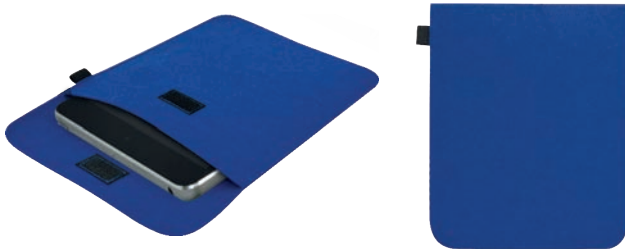

ITC	09
Material	Felt
Color	
Dimension	27cm(H) x 22cm(L)