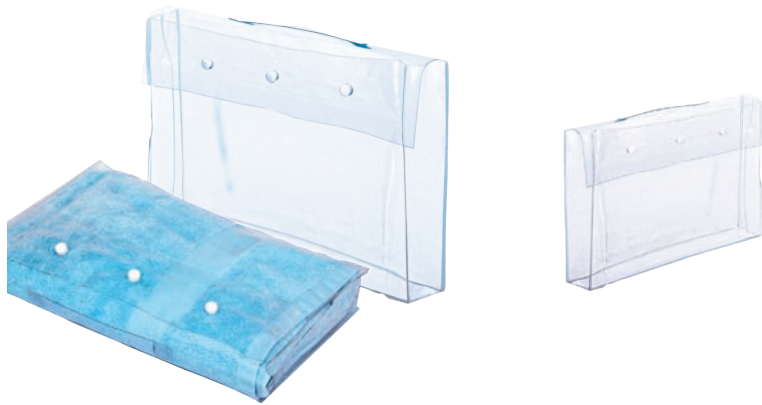

Packaging Boxes

B 26 PVC Box (Transparent)

ITC	63
Material	PVC
Dimension	22cm(H)x32.5cm(L)x4.5cm(W)