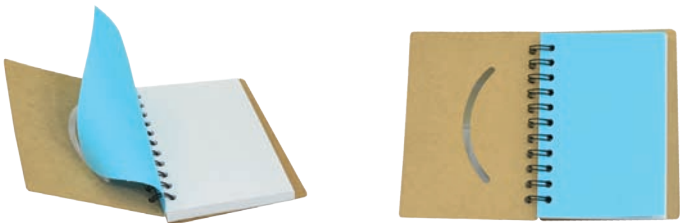

ITC	68
Color	    
Dimension	14cm(H) x 10cm(L)

Notebook & Memopads

NB 5931 
Notebook with Pen

ITC	65
Color	 
Dimension	13cm(H)x9cm(L)

NB 1544 
Notebook with Pen

ITC	09
Color	  
Dimension	10.5cm(H)x9cm(L)

Notebook & Memopads