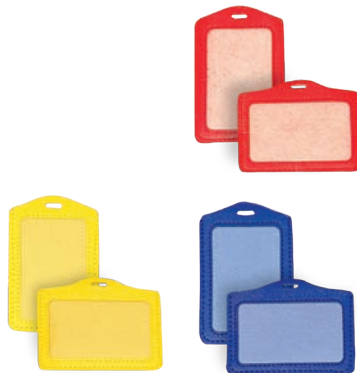

ID Card Holder

ITC	(A1, B1) 01
ITC	(A2, B2) 11
ITC	(A3, B3) 31
Color	Transparent
Dimension	(B) 7.9cm(H)x10.2cm(L)

ID 030

Exhibition Transparent Card Holder

ITC	01
Color	Transparent
Dimension	15.7cm(H)x10cm(L)

ID 031

PU ID Card Holder

ITC	41
Color	
Dimension	(A) 11.2cm(H)x7.1cm(L)
Dimension	(B) 7.9cm(H)x10.2cm(L)

ID 032

ID Card Holder

ITC	01
Material	PVC
Color	
Dimension	9.1cm(H)x5.7cm(L)

YT 4416-II Nametag Pulley