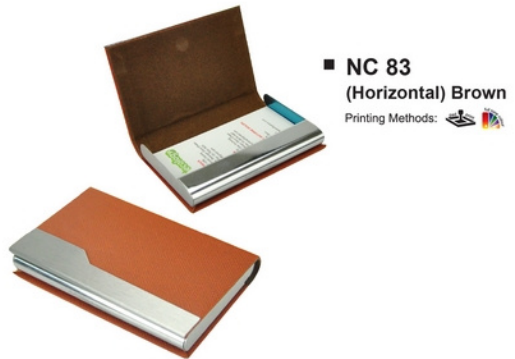

# NAMECARD HOLDER (PU LEATHER)

■ **NC 81**  
(Horizontal) Black

\*Double Side  
Printing Methods: 

■ **NC 83**  
(Horizontal) Brown

Printing Methods: 

■ **NC 210**  
(Horizontal) Black

Printing Methods: 

■ **NC 18**  
(Horizontal) Black