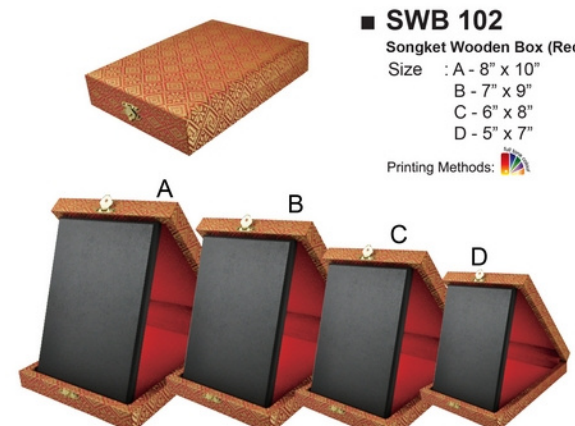

■ **SWB 102**

Songket Wooden Box (Red)

Size : A - 8" x 10"
B - 7" x 9"
C - 6" x 8"
D - 5" x 7"

Printing Methods:

Remark: * All items supply are without printing.