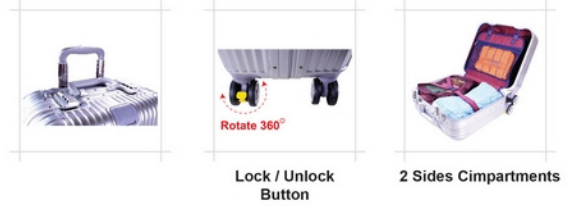

Luggage Cover for FREE

Rotate 360°

2 Sided Compartments

Anti Theft Lock

Shock and Crack Resistance

4 wheels

■ **TLB 2007 20"**  
Trolley Luggage Bag (Cabin Bag)

Material : PC ( Polycarbonate )  
 Size : 50cm(H) x 32cm(L) x 20cm(W)  
 Colour : Blue / Grey / L.Grey  
 Printing Methods:

Rotate 360°

STOCK AVAILABLE

TROLLEY LUGGAGE BAG

■ **TLB 1808 18''**  
Trolley Luggage Bag (Cabin Bag)

Material : Aluminium  
Size : 38cm(H) x 38cm(L) x 27cm(W)  
Colour : Silver

Printing Methods:

■ **TR 101-B**  
Trolley Bag