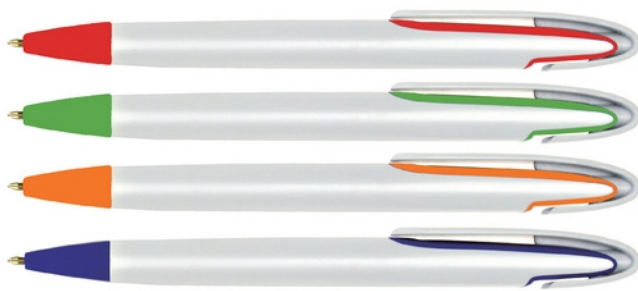

■ **PP 865**

Color : Red / Green / Orange / Blue

Printing Methods: