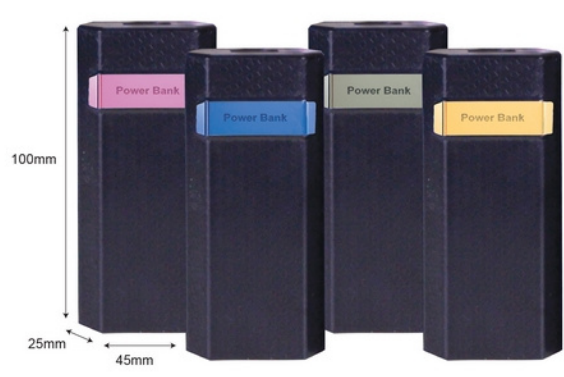

■ BANK 5224
Powerbank
Color : Pink / Blue / Silver / Gold
Packaging : Gift Box
Printing Methods:

LED Light
5,200mAh