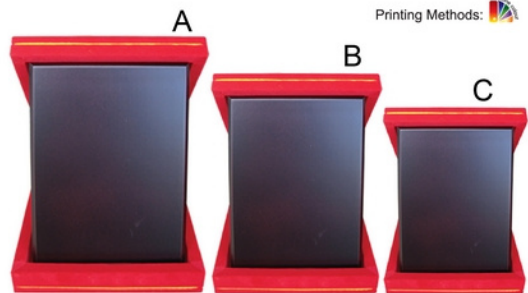

■ **WB2115R**

Velvet Box (Red)

Size : A - 7" x 9"
B - 6" x 8"
C - 5" x 7"

Printing Methods: