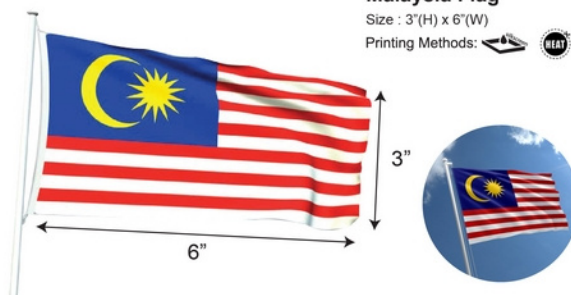

■ FLAG 3190

Malaysia Flag

Size : 3"(H) x 6"(W)

Printing Methods: