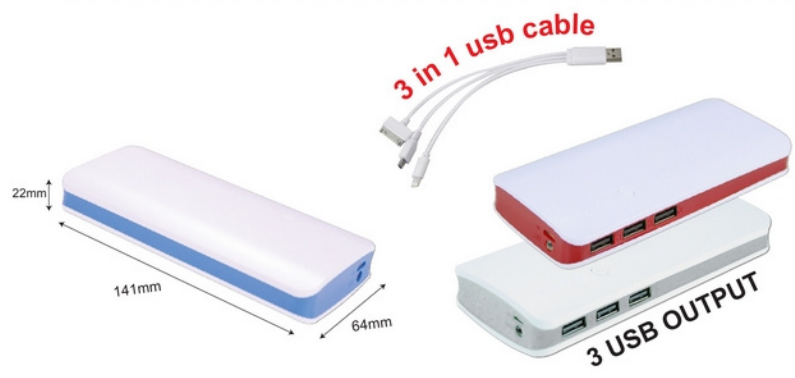

■ BANK 200
Powerbank
Color : Blue / Red / Grey
Packaging : Gift Box
Printing Methods:

20,000 mAh