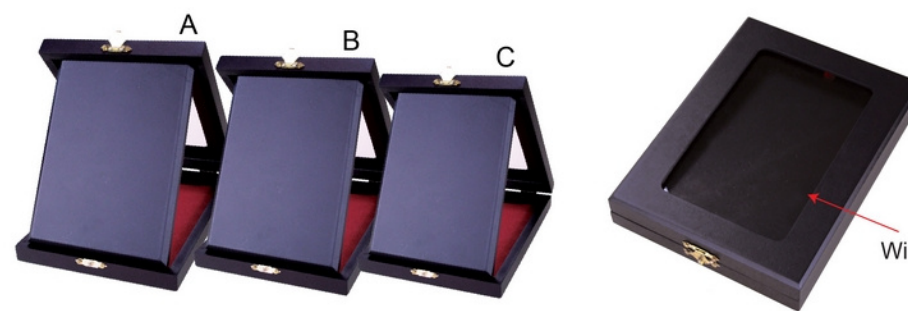

■ NS 108
Wooden Box
Size : A - 7" x 9"
      B - 6" x 8"
      C - 5" x 7"
Printing Methods:

Window