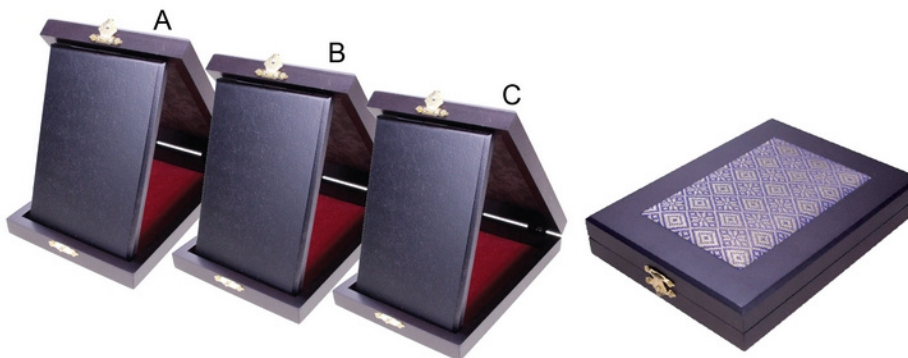

Window

Remark: * All items supply are without printing.

STOCK AVAILABLE

PLAQUE