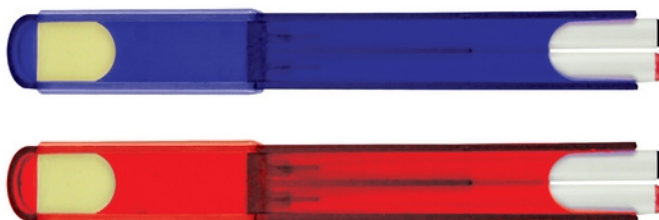

■ **PP 2000**
Color : Blue / Red
Printing Methods:

INK
• Red
• Black

2 in 1 Pen with Memopad

STOCK AVAILABLE

PLASTIC PEN