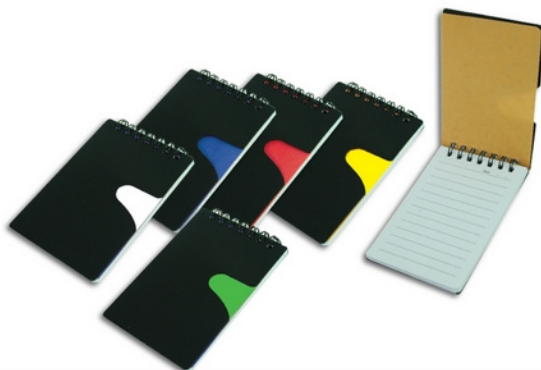

■ **NB 105**
Pocket Notebook (Pocket Size)

Size : 11cm(H) x 8cm(L)
Color : White / Blue / Red / Yellow / Green
Printing Methods: