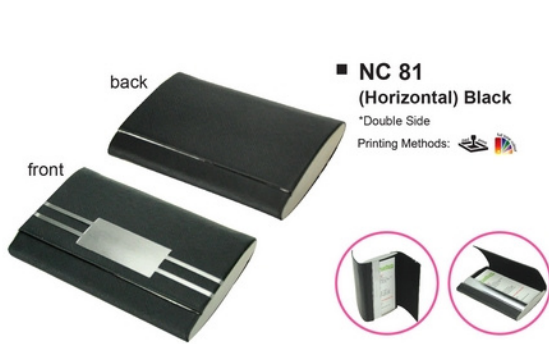

NAMECARD HOLDER (PU LEATHER)

■ **NC 81**
(Horizontal) Black

*Double Side
Printing Methods: