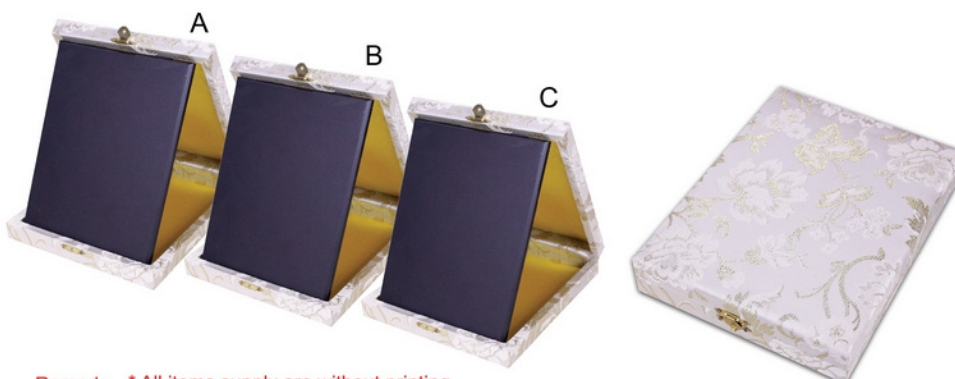

■ NS 104
Wooden Box
Size : A - 7" x 9"
      B - 6" x 8"
      C - 5" x 7"
Printing Methods:

Remark: * All items supply are without printing.

STOCK AVAILABLE

PLAQUE