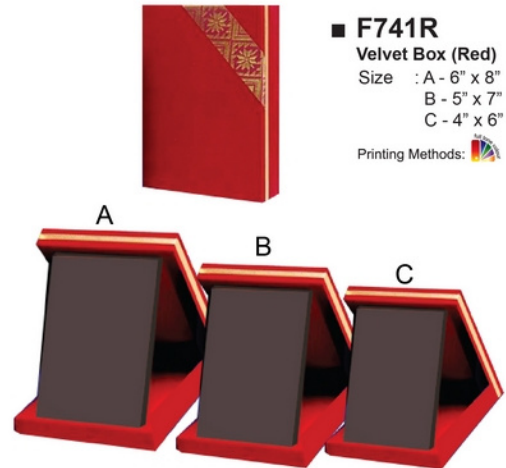

■ **F741R**

Velvet Box (Red)

Size : A - 6" x 8"
B - 5" x 7"
C - 4" x 6"

Printing Methods: