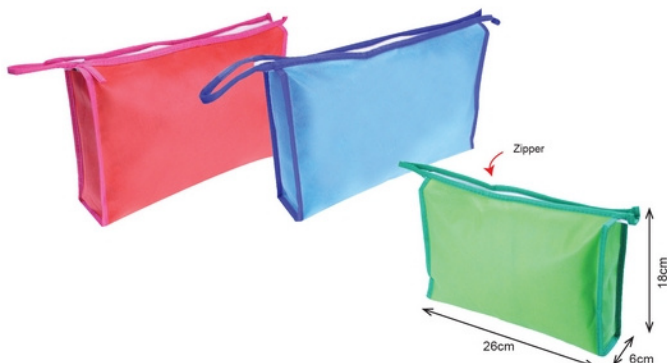

■ **NWB 11-2**  
**Non-woven Sling Bag**

Size : 30cm(H) x 36cm(L) x 10cm(W)  
 Weight / Thickness : 150gm  
 Color : Red / Blue / Green  
 Printing Methods:

■ **NWB 3669-1**  
**Non-woven Bag ( Toiletries Bag )**