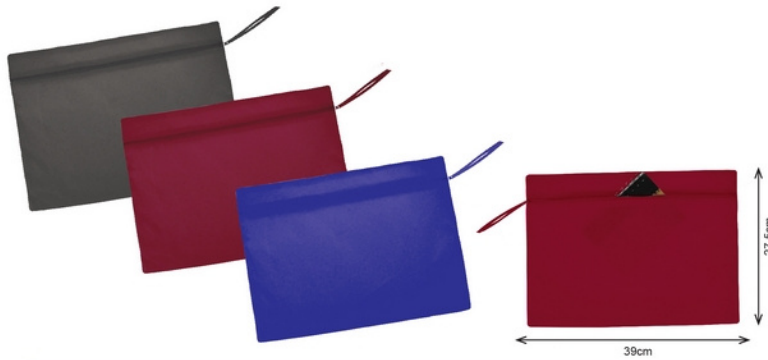

■ **NWS 408**
Non-woven Seminar Folder
Size : 27.5cm(H) x 39cm(L)
Weight / Thickness : 120gm
Color : Black / Maroon / Blue
Printing Methods: