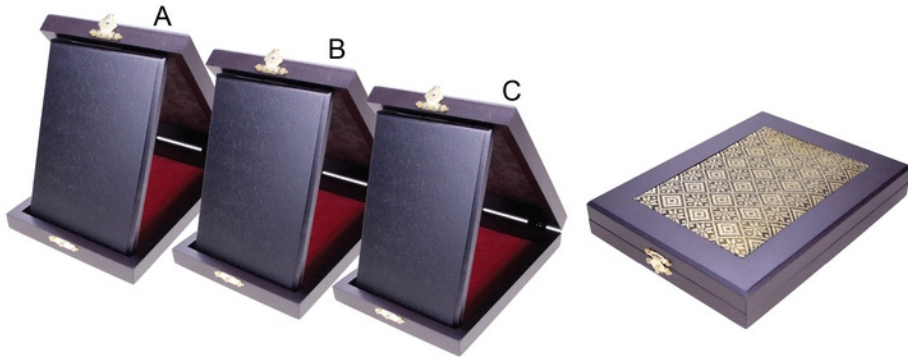

■ **SWB 102**

Songket Wooden Box (Red)

Size : A - 8" x 10"  
 B - 7" x 9"  
 C - 6" x 8"  
 D - 5" x 7"

Printing Methods: 

Remark: \* All items supply are without printing.

**■ NF 107**  
**Songket Wooden Box (Red)**  
 Size : A - 7" x 9"  
       B - 6" x 8"  
       C - 5" x 7"  
 Printing Methods: