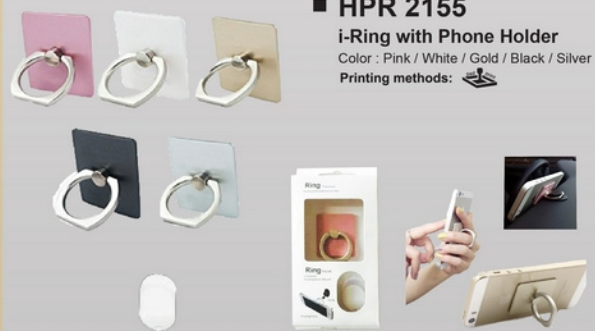

■ **HPR 2155**

**i-Ring with Phone Holder**

Color : Pink / White / Gold / Black / Silver

Printing methods:

■ **CABLE 03**

**Phone Cable**

Color : White

Printing methods: