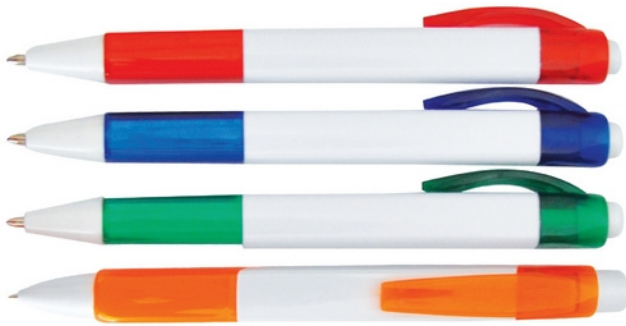

■ **PP 797**

Color : Red / Blue / Green / Orange

Printing Methods: