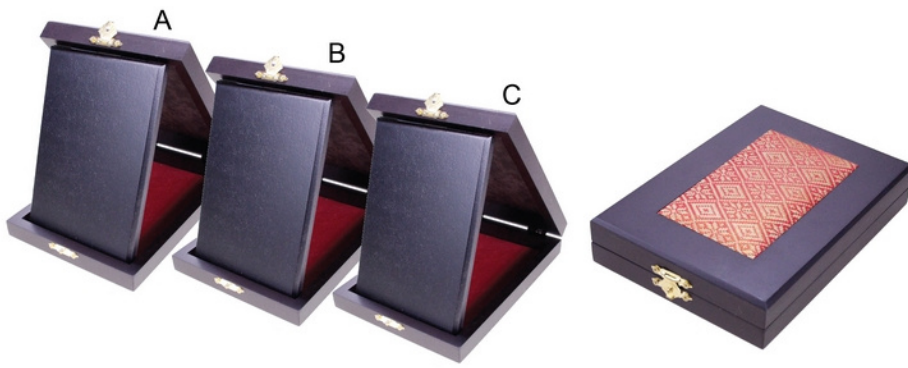

■ **SWB 102**

Songket Wooden Box (Red)

Size : A - 8" x 10"  
 B - 7" x 9"  
 C - 6" x 8"  
 D - 5" x 7"

Printing Methods: 

Remark: \* All items supply are without printing.

**■ NF 107**  
**Songket Wooden Box (Red)**  
 Size : A - 7" x 9"  
       B - 6" x 8"  
       C - 5" x 7"  
 Printing Methods: