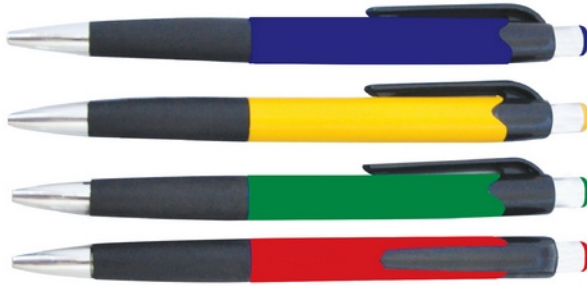

■ **PP 9903**

Color : Yellow / Blue

Printing Methods:   

STOCK AVAILABLE

PLASTIC PEN

■ **PP 2822**

Color : Black / Red / Blue / Orange

Printing Methods: 