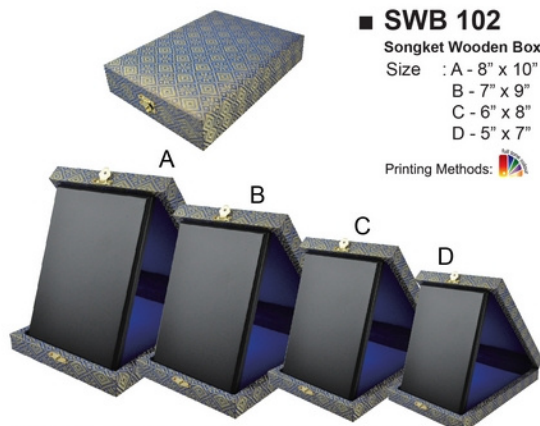

Size : A - 8" x 10"  
 B - 7" x 9"  
 C - 6" x 8"  
 D - 5" x 7"

Printing Methods: 

■ **SWB 102**

Songket Wooden Box (Blue)

Size : A - 8" x 10"  
 B - 7" x 9"  
 C - 6" x 8"  
 D - 5" x 7"

Printing Methods: 