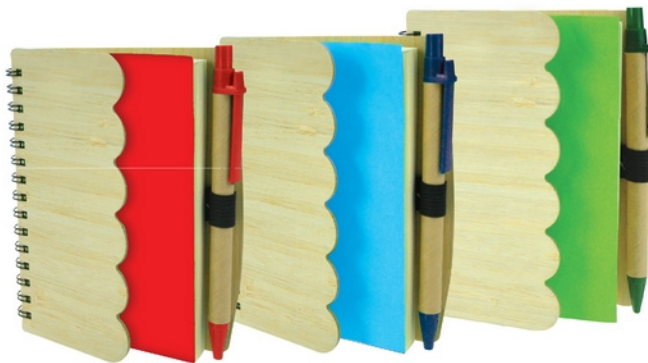

BAMBOO

■ **NB 708B**
Eco Notebook with Pen

Size : 14cm(H) x 11cm(L)
Color : Red / Blue / Green
Printing Methods:

BAMBOO