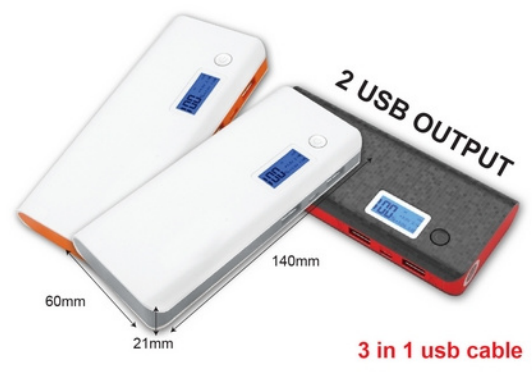

■ BANK 1201
Powerbank
Color : White + Orange / White + Grey / Black + Red
Packaging : Gift Box
Printing Methods:

12,000 mAh