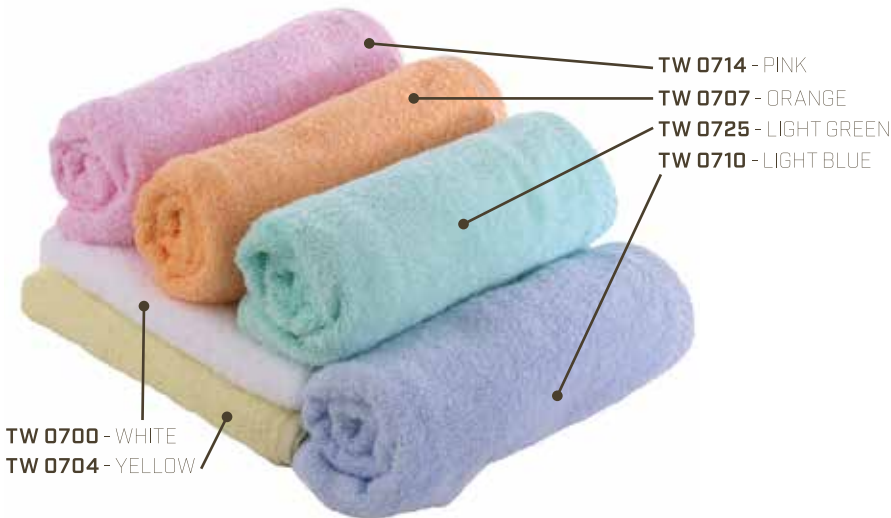

TW 01

HAND TOWEL
100% COTTON, SIZE: 14" X 26"
WEIGHT: 70GSM (0.154 POUNDS)

TW 03

BATH TOWEL
100% COTTON, SIZE: 27" X 54"
WEIGHT: 340GSM (0.749 POUNDS)

TW 06

BATH TOWEL
100% COTTON, SIZE: 30" X 60"
WEIGHT: 440GSM (0.970 POUNDS)