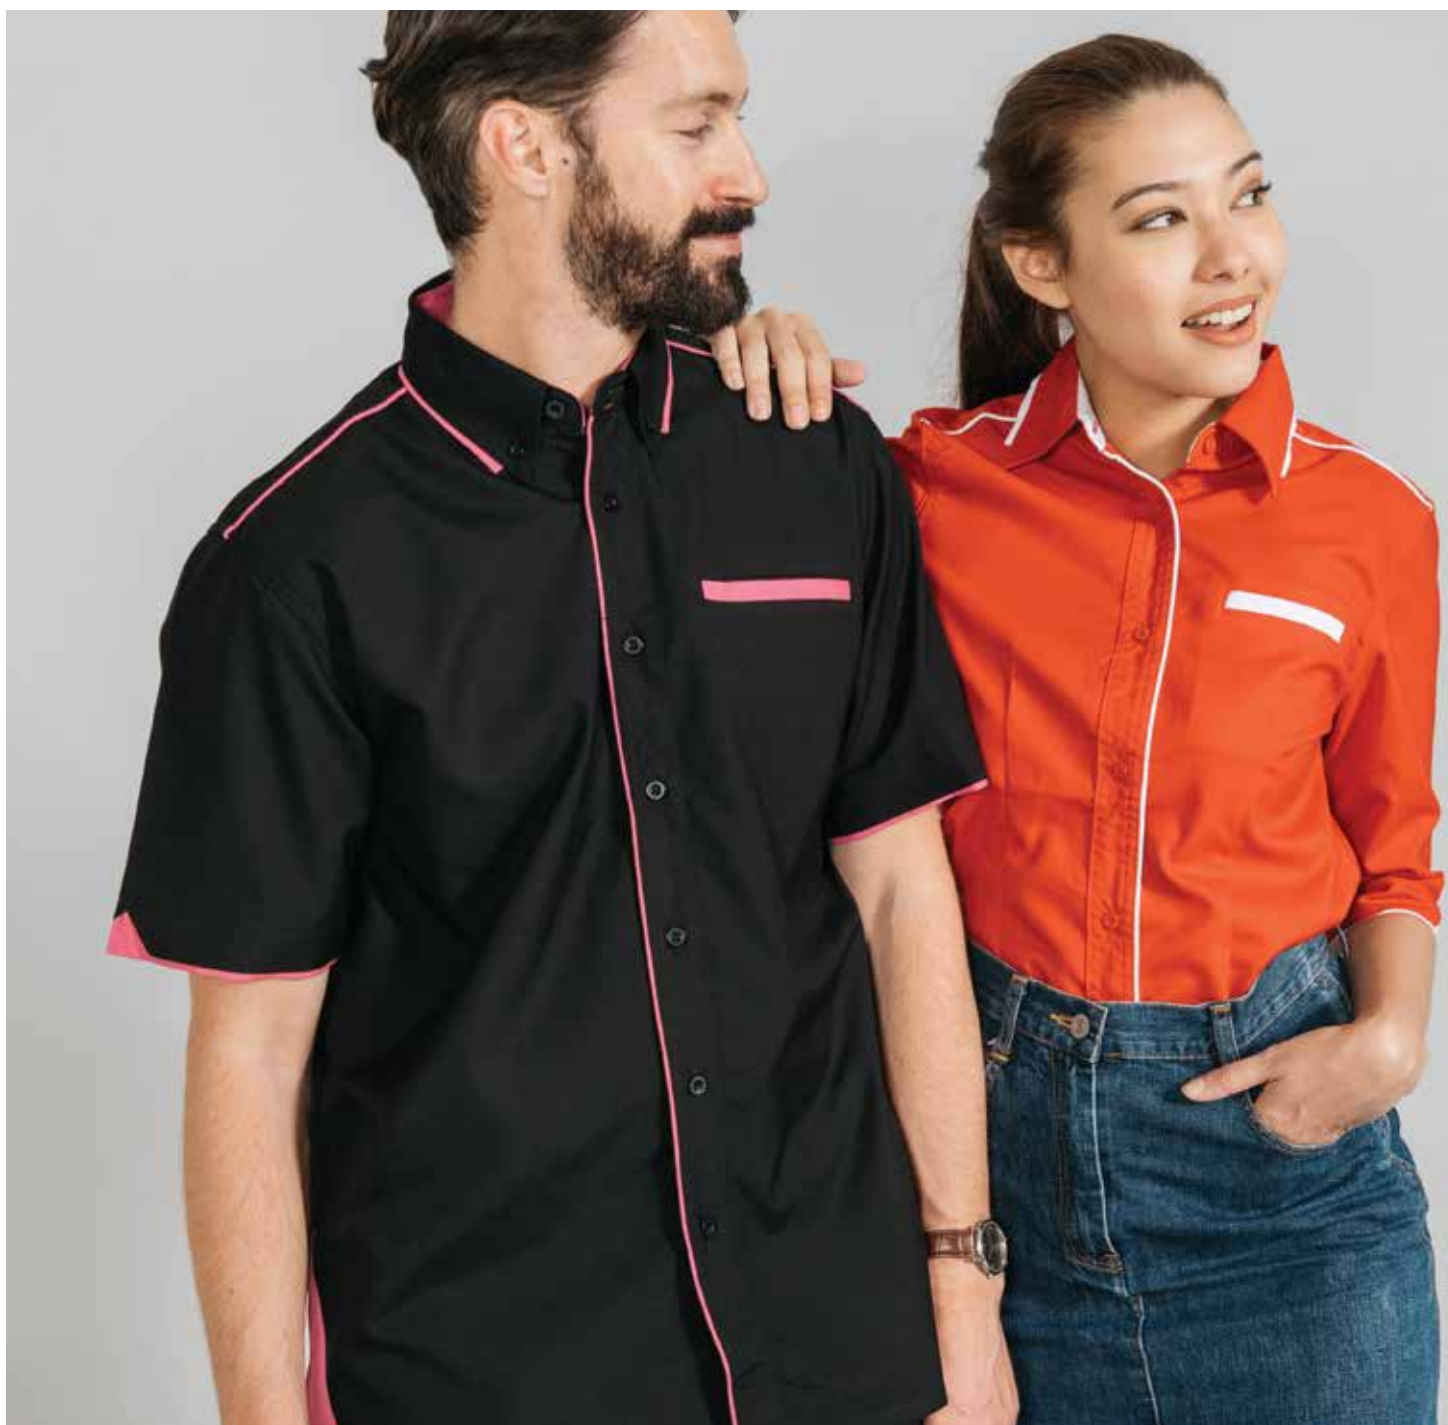

F1 1902 - BLACK (P/RED)

F1 1905 - RED (P/BLACK)

F1 1907 - ORANGE (P/GREY)

F1 1920 - LIGHT PURPLE (P/PURPLE)

F1 1951 - WHITE (P/GREY)

F1 16

65% POLYESTER - 35% VISCOSE
WEIGHT: 200G/M²

SIZE	SHOULDER	CHEST	SLEEVE LENGTH	LENGTH
S	17"	40"	10"	28"
M	18"	42"	10"	29"
L	19"	44"	10"	30"
XL	20"	46"	11"	31"
2XL	21"	48"	11"	31"
3XL	22"	50"	11"	31"
4XL	23"	52"	11"	31"
5XL	23"	54"	11"	32"