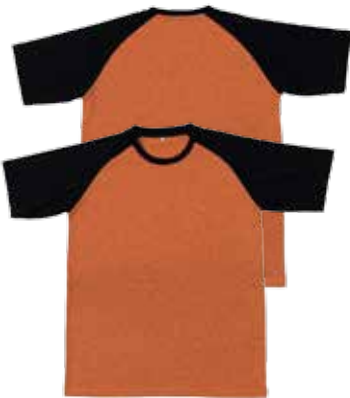

QD 4807 - ORANGE/BLACK