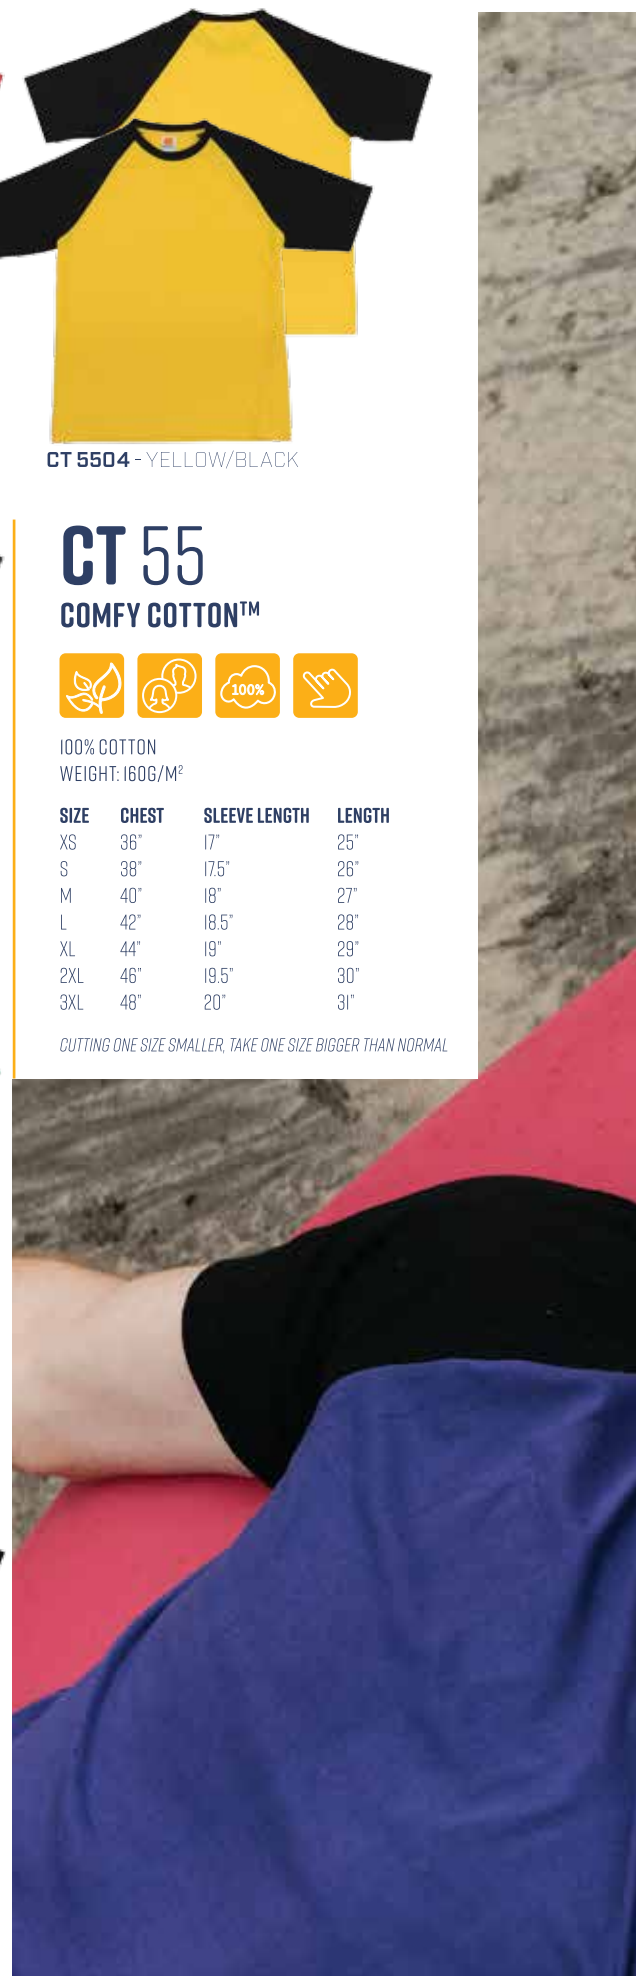

CUTTING ONE SIZE SMALLER, TAKE ONE SIZE BIGGER THAN NORMAL

CT 56

COMFY COTTON™

3/4 SLEEVE
100% COTTON
WEIGHT: 160G/M²

SIZE	CHEST	SLEEVE LENGTH	LENGTH
XS	36"	23"	25"
S	38"	23.5"	26"
M	40"	24"	27"
L	42"	24.5"	28"
XL	44"	25"	29"
2XL	46"	25.5"	30"
3XL	48"	26"	31"