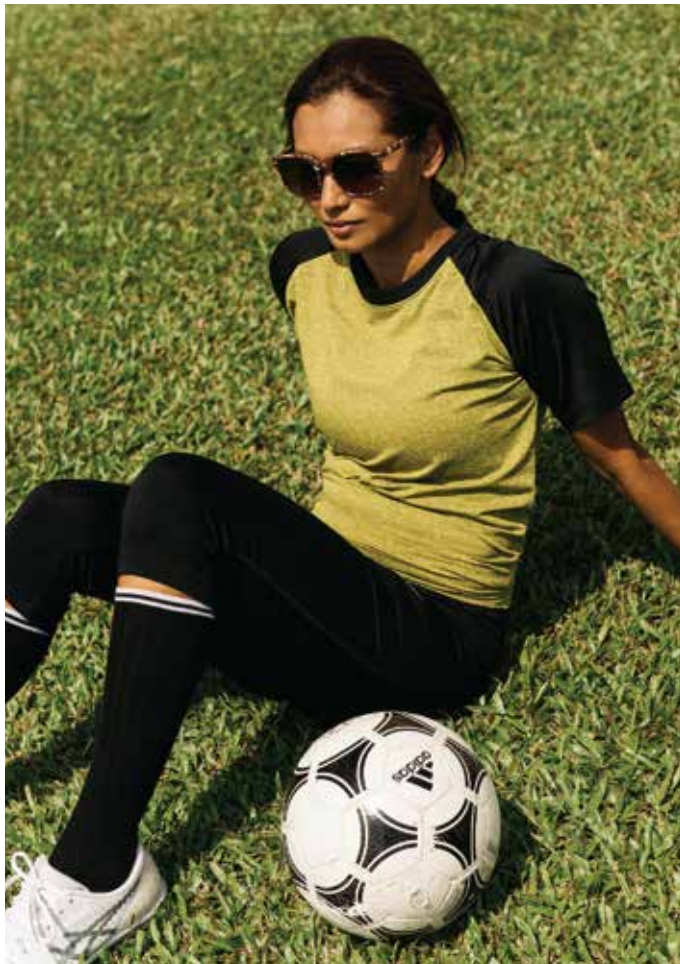

QD 4807 - ORANGE/BLACK

QD 4809 - ASH GREY/BLACK

QD 4810 - LIGHT BLUE/BLACK

QD 4869 - NEON YELLOW/BLACK

QD 46

100% POLYESTER INTERLOCK
WEIGHT: 150G/M²

SIZE	SHOULDER	CHEST	SLEEVE LENGTH	LENGTH
XS	16"	36"	7.5"	26"
S	17"	38"	8"	27"
M	18"	40"	8.5"	28"
L	19"	42"	9"	29"
XL	20"	44"	9.5"	30"
2XL	21"	46"	10"	31"
3XL	22"	48"	10.5"	32"