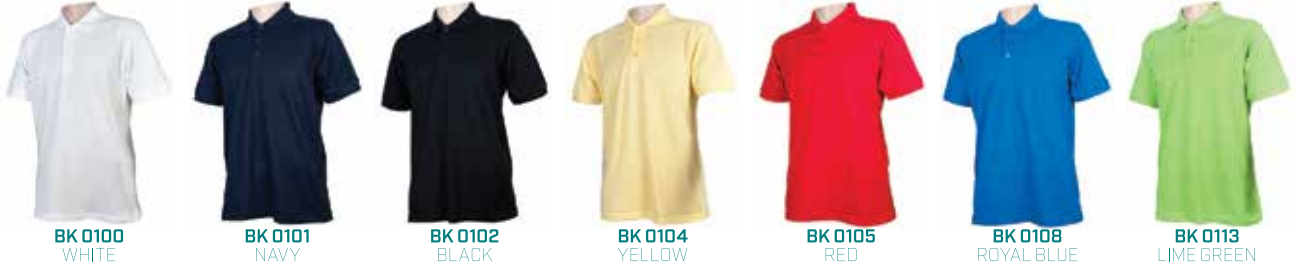

LIMITED SIZES AND QUANTITY AVAILABLE

PROMOTION

BK/LC/PT

BK 01 35% COTTON - 65% POLYESTER - WEIGHT: 200G/M² - SIZES: XS - 3XL

LC 10 60% COTTON - 40% POLYESTER - WEIGHT: 230G/M² - SIZES: XS - 3XL