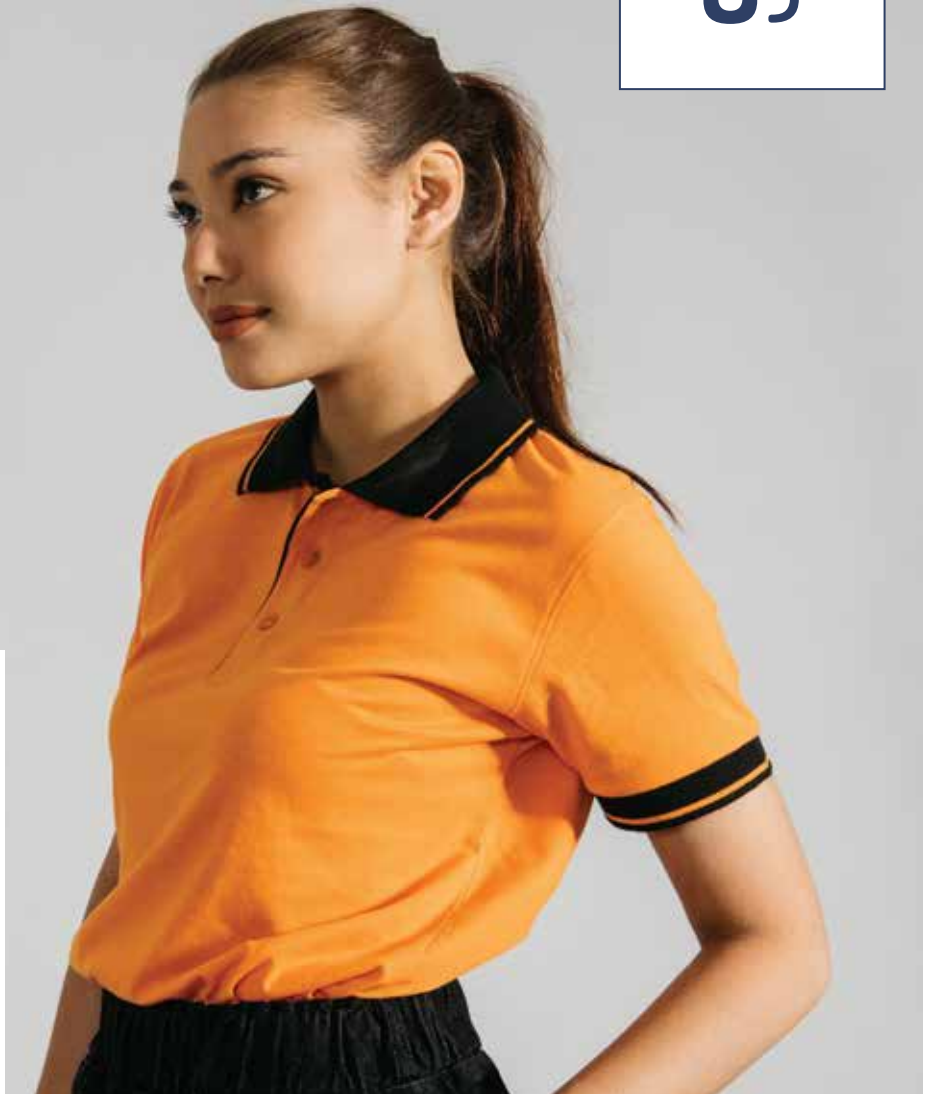

WEIGHT: 190G/M² (WHITE) - 175G/M² (COLOUR)

SIZE	SHOULDER	CHEST	SLEEVE LENGTH	LENGTH
S	17"	38"	21"	27"
M	18"	40"	22"	28"
L	19"	42"	23"	29"
XL	20"	44"	23.5"	30"
2XL	21"	46"	24"	31"
3XL	22"	48"	24"	32"

THIS SERIES SIZES ARE DIFFERENT FROM SJ05.